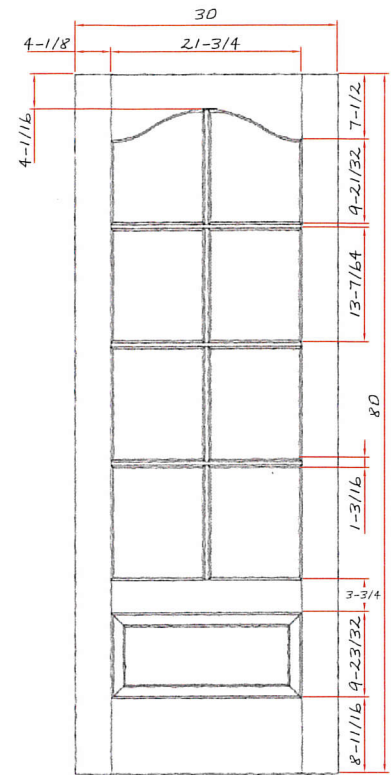

TECH DATA

Dimensions - French doors

15 lite

APPLICABLE UNITS

- ▶ **M1515**
(clear pine stiles & rails)
- ▶ **M1515B**
(clear pine stiles & rails)
- ▶ **MDF1515**
(primed MDF veneered stiles & rails)
 - 1-3/8" thick
 - matched profile muntin bars and sticking
 - dowel construction
 - TDL (M1515 & MDF1515),
TDL with beveled glass (M1515B)
 - tempered glass

10 lite

APPLICABLE UNITS

- ▶ **M1510**
(clear pine stiles & rails)
- ▶ **M1510B**
(clear pine stiles & rails)
- ▶ **MDF1510**
(primed MDF veneered stiles & rails)
 - 1-3/8" thick
 - matched profile muntin bars and sticking
 - dowel construction
 - TDL (M1510 & MDF1510),
TDL with beveled glass (M1510B)
 - tempered glass

8 lite cathedral top

APPLICABLE UNITS

- ▶ **M1508C**
(clear pine stiles & rails)
 - 1-3/8" thick
 - matched profile muntin bars and sticking
 - double or single hip raised panel
 - dowel construction
 - TDL
 - tempered glass

2'6" x 6'8" dimensions given for units shown - see product pages for available widths.

Select models available in 6'8", 7'0" and 8'0" heights.