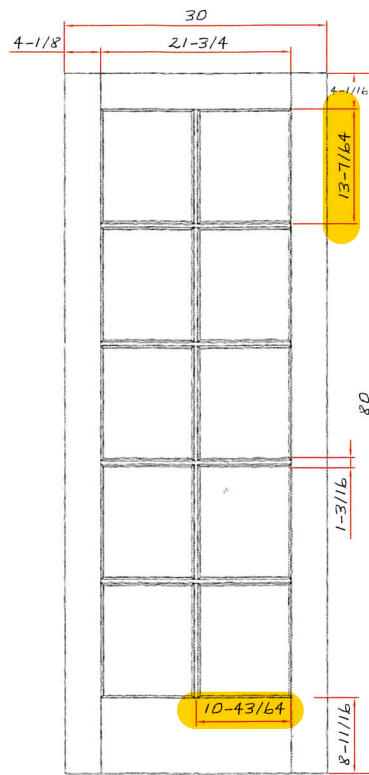

TECH DATA

Dimensions - French doors

15 lite

APPLICABLE UNITS

- ▶ **M1515**
(clear pine stiles & rails)
- ▶ **M1515B**
(clear pine stiles & rails)
- ▶ **MDF1515**
(primed MDF veneered stiles & rails)
 - 1-3/8" thick
 - matched profile muntin bars and sticking
 - dowel construction
 - TDL (M1515 & MDF1515),
TDL with beveled glass (M1515B)
 - tempered glass

10 lite

APPLICABLE UNITS

- ▶ **M1510**
(clear pine stiles & rails)
- ▶ **M1510B**
(clear pine stiles & rails)
- ▶ **MDF1510**
(primed MDF veneered stiles & rails)
 - 1-3/8" thick
 - matched profile muntin bars and sticking
 - dowel construction
 - TDL (M1510 & MDF1510),
TDL with beveled glass (M1510B)
 - tempered glass

8 lite cathedral top

APPLICABLE UNITS

- ▶ **M1508C**
(clear pine stiles & rails)
 - 1-3/8" thick
 - matched profile muntin bars and sticking
 - double or single hip raised panel
 - dowel construction
 - TDL
 - tempered glass

2'6" x 6'8" dimensions given for units shown - see product pages for available widths.

Select models available in 6'8", 7'0" and 8'0" heights.