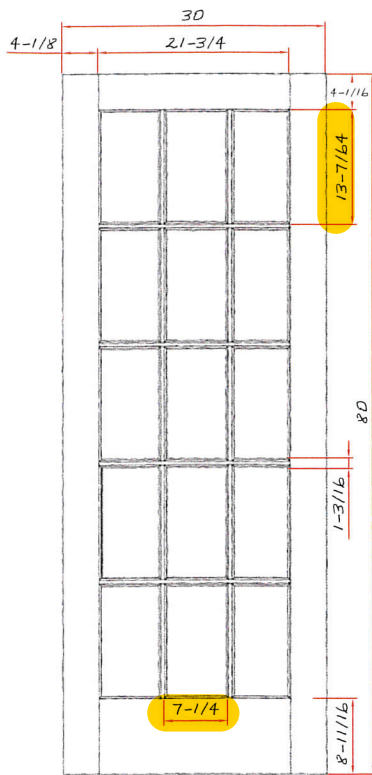

TECH DATA

Dimensions - French doors

15 lite

APPLICABLE UNITS

- ▶ **M1515**
(clear pine stiles & rails)
- ▶ **M1515B**
(clear pine stiles & rails)
- ▶ **MDF1515**
(primed MDF veneered stiles & rails)
 - 1-3/8" thick
 - matched profile muntin bars and sticking
 - dowel construction
 - TDL (M1515 & MDF1515),
TDL with beveled glass (M1515B)
 - tempered glass

10 lite

APPLICABLE UNITS

- ▶ **M1510**
(clear pine stiles & rails)
- ▶ **M1510B**
(clear pine stiles & rails)
- ▶ **MDF1510**
(primed MDF veneered stiles & rails)
 - 1-3/8" thick
 - matched profile muntin bars and sticking
 - dowel construction
 - TDL (M1510 & MDF1510),
TDL with beveled glass (M1510B)
 - tempered glass

8 lite cathedral top

APPLICABLE UNITS

- ▶ **M1508C**
(clear pine stiles & rails)
 - 1-3/8" thick
 - matched profile muntin bars and sticking
 - double or single hip raised panel
 - dowel construction
 - TDL
 - tempered glass

2'6" x 6'8" dimensions given for units shown - see product pages for available widths.

Select models available in 6'8", 7'0" and 8'0" heights.